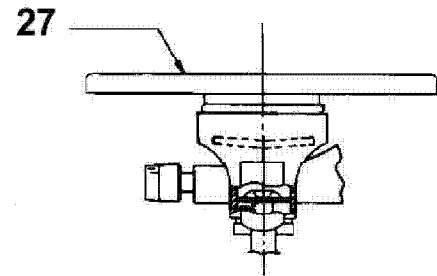

Model 750-00