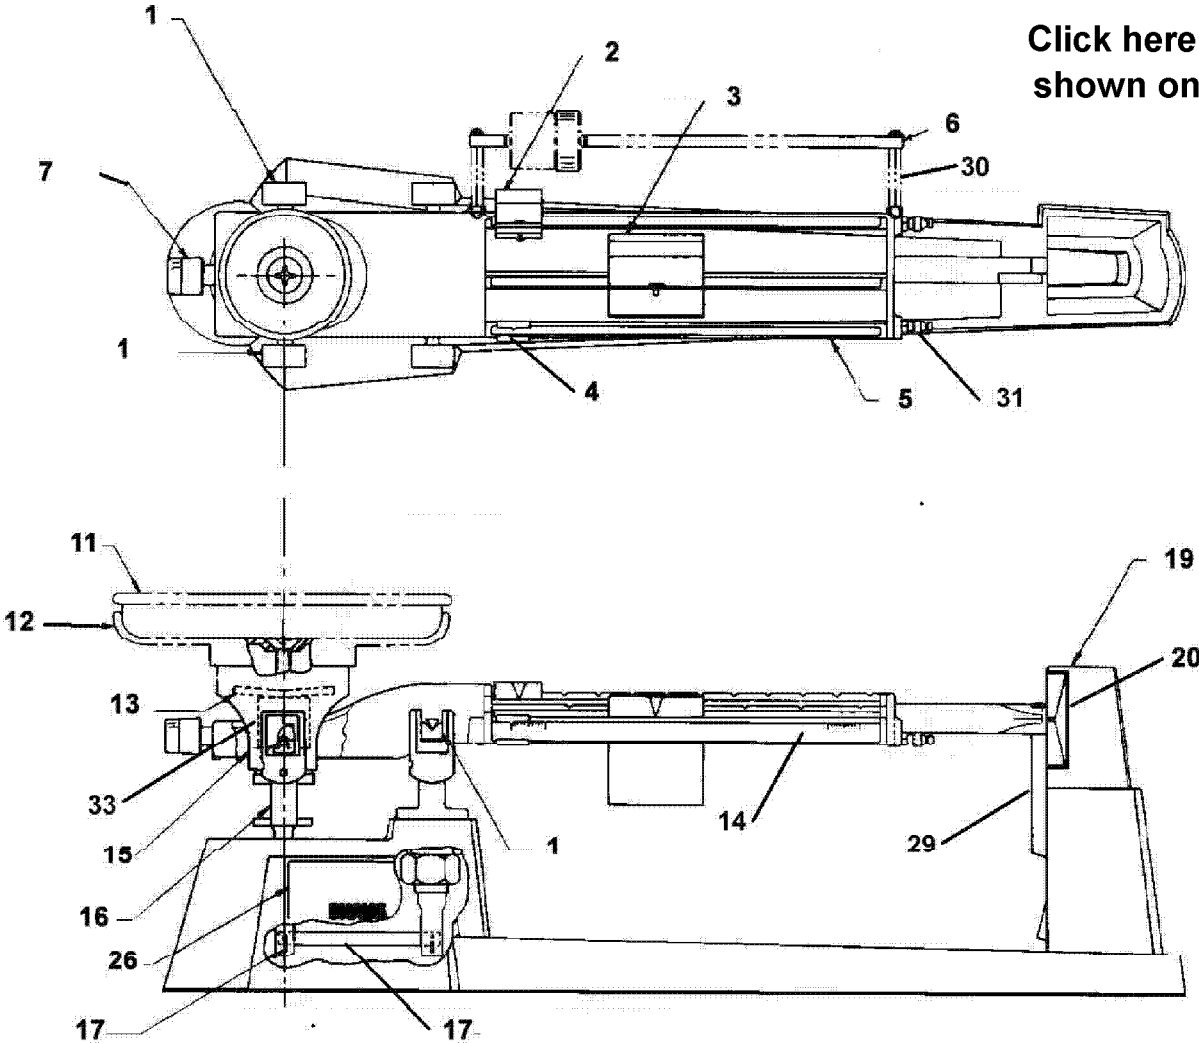

700 Series Triple Beam Balances, Fig 1

Click on the key number. The part information will be on the next page shown

Click here for items not shown on the drawing

700 Series Triple Beam Balances, Fig. 2

Click on the key number. The part information will be on the next page shown

ServiceParts List

Series: Triple Beam Balance

Status: Active

Model: 700, 800

Key	Figure	Part No.	Description
01	01	80251252	Bearing and Cover Kit, TBB
02	01	80251328	Poise Assy, 100g, TBB, DOG 1977 on
03	01	80251327	Poise Assy, 500g, TBB, DOG
04	01	80251326	Poise Assy, 10g, TBB
05	01	3266-30	Beam Assembly, 700 series, 10g poise with Tare
06	01	80251277	Tare Beam Assy, TBB, DOG
07	01	80251250	Balance Compensator Kit, TBB, HVD
11	01	80251313	SS Pan, TBB, HVD
12	01	80251317	Cross, TBB, HVD
13	01	1097-03	Balancing Slug, No Hole 700, 1400,310, 311
14	01	80251255	Graduated Inserts Kit, TBB
15	01	80251310	Balance Cup, TBB, HVD
16	01	80251311	Parallel Loop Assembly, TBB, HVD
17	01	80251262	Check Rod Kit, TBB
19	01	80251264	Trig Loop Assy with Dial Plate and Magnets, TBB
20	01	80251266	Dial Plate, TBB
26	01	80251278	Label, TBB
26	01	80251279	Label, TBB, DOG
29	01	80251258	Damper Vane Kit, TBB
30	01	80251275	Tare Beam lug TBB, HVD
31	01	80251261	Suspension Pivots Kit, TBB

AfterMarket
Parts • Service • Support • Accessories

ServiceParts List

Series: Triple Beam Balance

Status: Active

Model: 700, 800

Key	Figure	Part No.	Description
21	02	3052-00	Specimen Box Cover
22	02	3043-20	Specimen Box without cover
23	02	2570-21	Cross Assembly
24	02	80250400	(Sold as Accessory) Stainless Steel Scoop without Foot 700 1400
24	02	1101-20	(Sold as Accessory) Scoop, Polypropylene
25	02	80251318	Balance Cup Cover and Stud, TBB
27	02	80251314	Scale Plate Assembly, TB, HVD
28	02	80251333	Fork, TBB