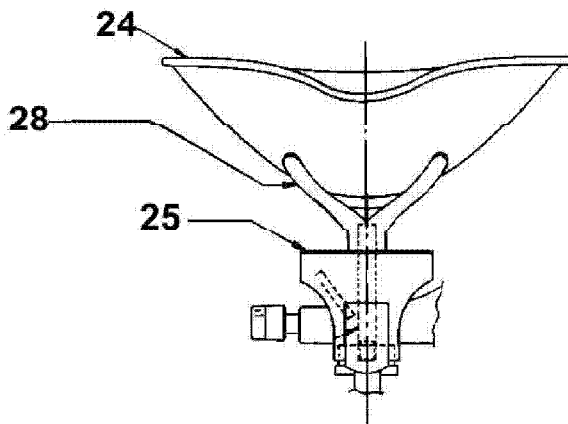

Model 720-00, 720-S0