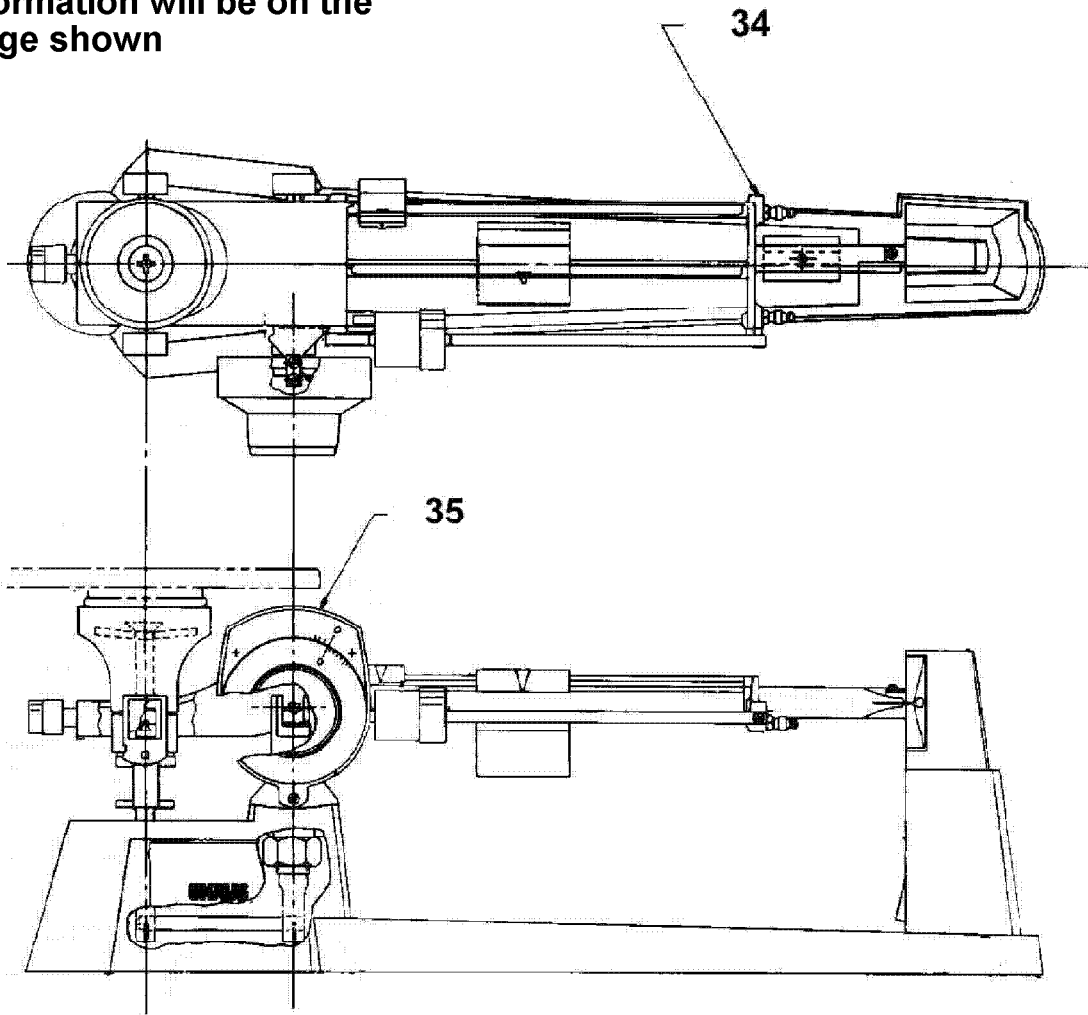

1600 Series Dial balances, Fig 3.

Click on the key number. The part information will be on the next page shown

AfterMarket
Parts • Service • Support • Accessories

ServiceParts List

Series: Triple Beam Balance

Status: Active

Model: 700, 800

Key	Figure	Part No.	Description
01	01	80251252	Bearing and Cover Kit, TBB
02	01	80251328	Poise Assy, 100g, TBB, DOG 1977 on
03	01	80251327	Poise Assy, 500g, TBB, DOG
04	01	80251326	Poise Assy, 10g, TBB
05	01	3266-30	Beam Assembly, 700 series, 10g poise with Tare
06	01	80251277	Tare Beam Assy, TBB, DOG
07	01	80251250	Balance Compensator Kit, TBB, HVD
11	01	80251313	SS Pan, TBB, HVD
12	01	80251317	Cross, TBB, HVD
13	01	1097-03	Balancing Slug, No Hole 700, 1400,310, 311
14	01	80251255	Graduated Inserts Kit, TBB
15	01	80251310	Balance Cup, TBB, HVD
16	01	80251311	Parallel Loop Assembly, TBB, HVD
17	01	80251262	Check Rod Kit, TBB
19	01	80251264	Trig Loop Assy with Dial Plate and Magnets, TBB
20	01	80251266	Dial Plate, TBB
26	01	80251278	Label, TBB
26	01	80251279	Label, TBB, DOG
29	01	80251258	Damper Vane Kit, TBB
30	01	80251275	Tare Beam lug TBB, HVD
31	01	80251261	Suspension Pivots Kit, TBB