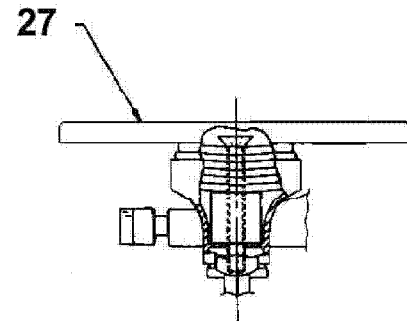

Model 760-00