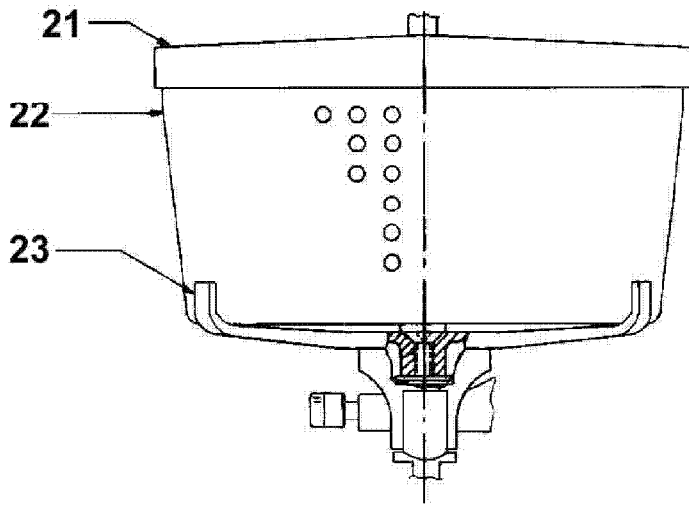

700 Series Triple Beam Balances, Fig 1

Click on the key number. The part information will be on the next page shown

Click here for items not shown on the drawing

700 Series Triple Beam Balances, Fig. 2

Click on the key number. The part information will be on the next page shown

ServiceParts List

Series: Triple Beam Balance

Status: Active

Model: 700, 800

Key	Figure	Part No.	Description
01	01	80251252	Bearing and Cover Kit, TBB
02	01	80251328	Poise Assy, 100g, TBB, DOG 1977 on
03	01	80251327	Poise Assy, 500g, TBB, DOG
04	01	80251326	Poise Assy, 10g, TBB
05	01	3266-30	Beam Assembly, 700 series, 10g poise with Tare
06	01	80251277	Tare Beam Assy, TBB, DOG
07	01	80251250	Balance Compensator Kit, TBB, HVD
11	01	80251313	SS Pan, TBB, HVD
12	01	80251317	Cross, TBB, HVD
13	01	1097-03	Balancing Slug, No Hole 700, 1400,310, 311
14	01	80251255	Graduated Inserts Kit, TBB
15	01	80251310	Balance Cup, TBB, HVD
16	01	80251311	Parallel Loop Assembly, TBB, HVD
17	01	80251262	Check Rod Kit, TBB
19	01	80251264	Trig Loop Assy with Dial Plate and Magnets, TBB
20	01	80251266	Dial Plate, TBB
26	01	80251278	Label, TBB
26	01	80251279	Label, TBB, DOG
29	01	80251258	Damper Vane Kit, TBB
30	01	80251275	Tare Beam lug TBB, HVD
31	01	80251261	Suspension Pivots Kit, TBB

AfterMarket
Parts • Service • Support • Accessories

ServiceParts List

Series: Triple Beam Balance

Status: Active

Model: 700, 800

Key	Figure	Part No.	Description
21	02	3052-00	Specimen Box Cover
22	02	3043-20	Specimen Box without cover
23	02	2570-21	Cross Assembly
24	02	80250400	(Sold as Accessory) Stainless Steel Scoop without Foot 700 1400
24	02	1101-20	(Sold as Accessory) Scoop, Polypropylene
25	02	80251318	Balance Cup Cover and Stud, TBB
27	02	80251314	Scale Plate Assembly, TB, HVD
28	02	80251333	Fork, TBB